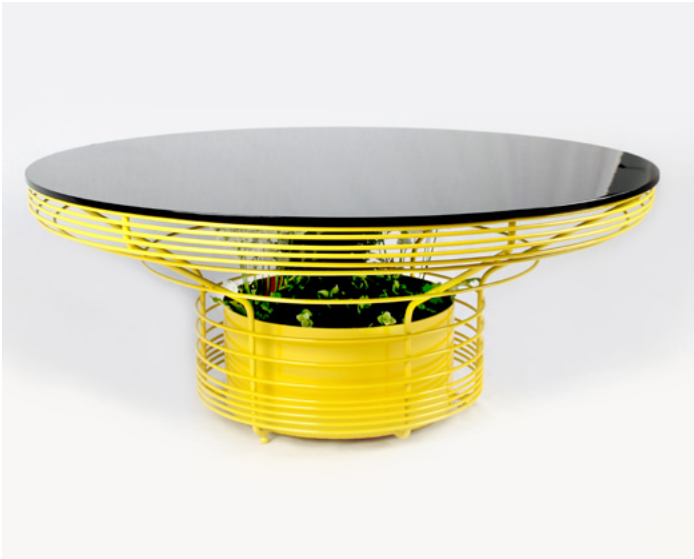

abalos

Suite 6, 20-28 Maddox Street
Alexandria, NSW 2015 Australia
info@abalos.com.au (02) 8959 7307

 abalosdesign

 @abalosdesign #abalosdesign

Trellis Coffee Table

Product info

Designed for outdoor and indoor use, the Trellis table series comes in three sizes ranging from a tall side table, low coffee table and middle complement table. Multi-functional in design, each table features their own planter pot and are customisable for different table top materials.

Designed by

Dennis Abalos

Year of release

2013

**Trade Prices Available*

**6-8 Weeks Lead Time + Shipping*

Dimensions

Ø860mm (Top) Ø418mm (Base) 350mm (H)

Body Materials

Mild Steel with Plastic Glides

Table Finishes

Powder coated in UV stable colours

Table Top Materials

Solid American Oak or Rosewood 20mm

Compact Laminate 13mm

Smoked Glass – Polished Edge 8mm